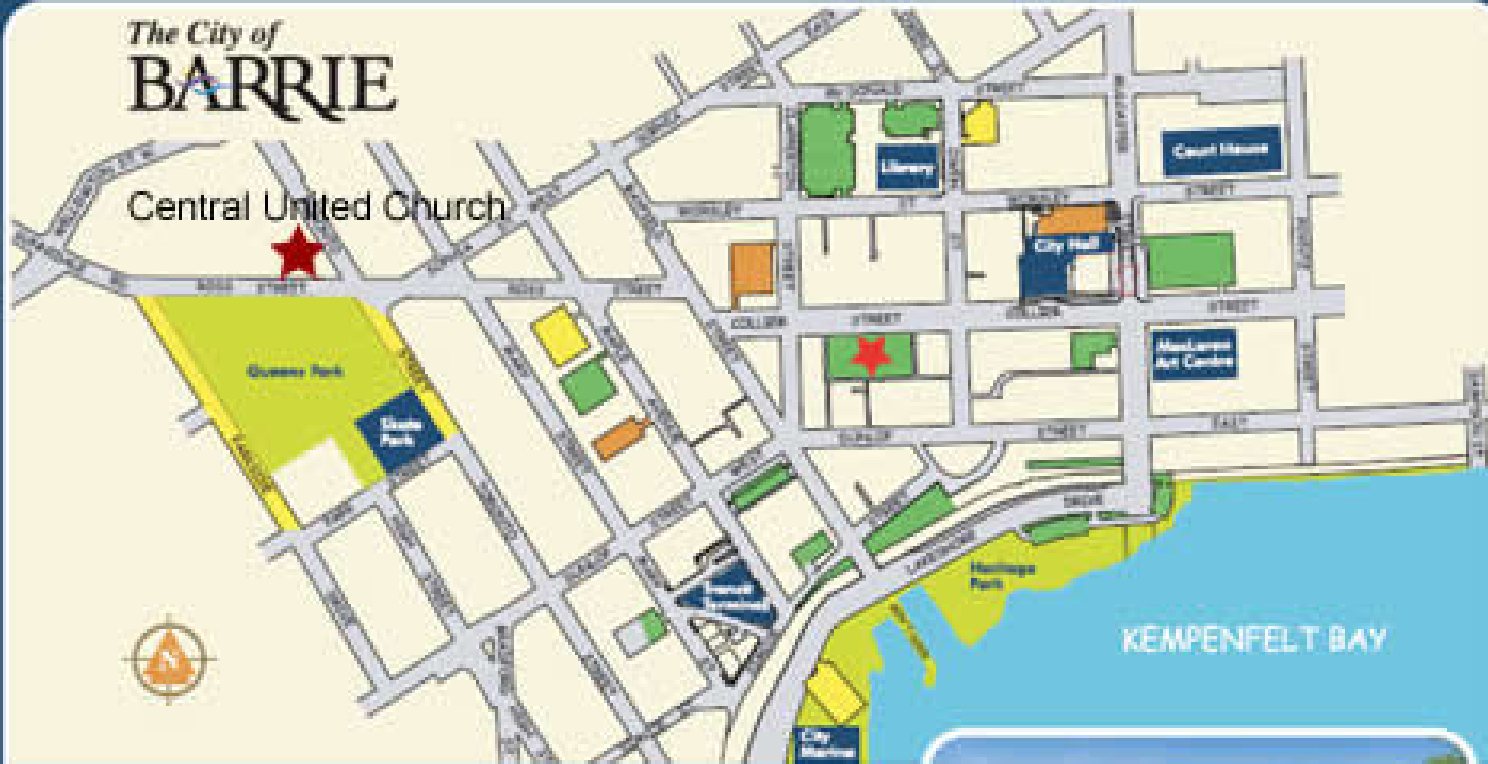

The City of  
**BARRIE**

Central United Church

### DOWNTOWN PARKING MAP

**LEGEND:**

-  0.50 cents per/hr – \$4.00 max – \$55.00 – fee per month
-  0.50 cents per/hr – \$3.00 max – \$47.50 – fee per month
-  0.75 cents per/hr – 5 hours parking max
-  Landmarks
-  Downtown Parking Garage